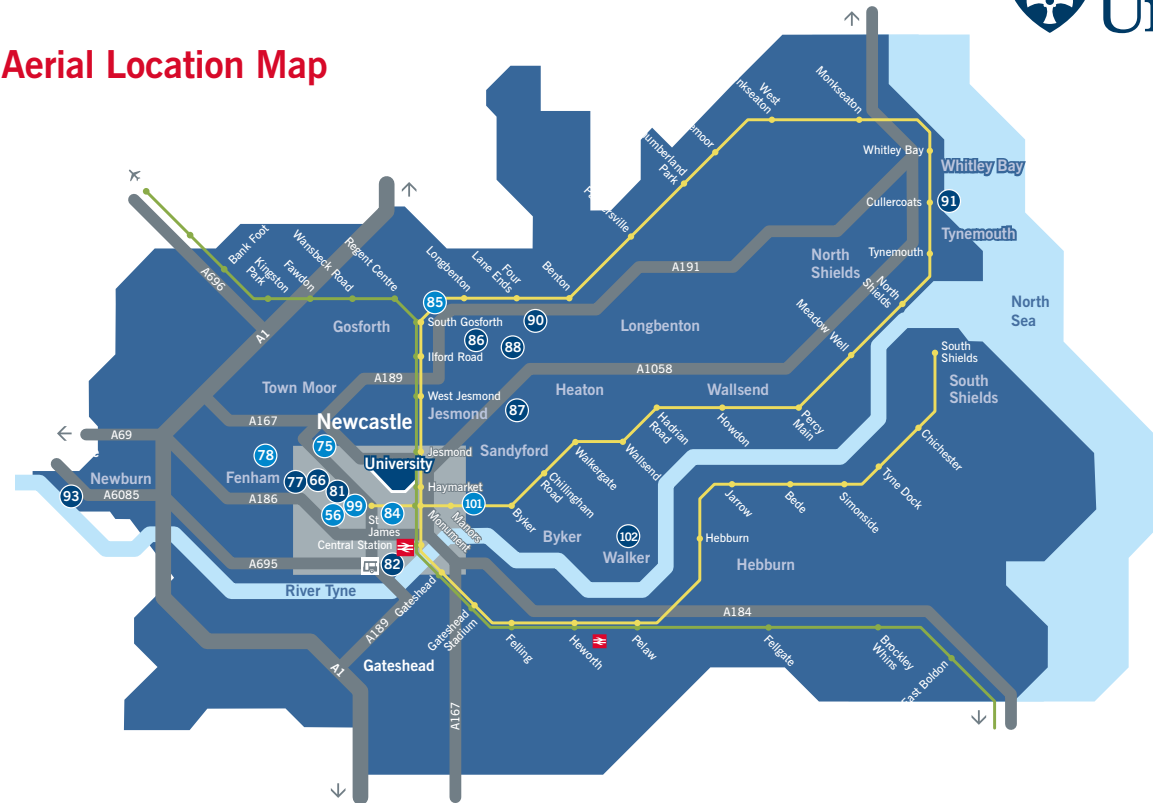

**Location Key**

77	Campus for Ageing and Vitality	NE4 5PL
88	Cochrane Park Sports Ground	NE7 7JX
91	Dove Marine Laboratory	NE30 4PZ
86	Freeman Hospital	NE7 7DN
87	Heaton Sports Ground	NE6 5QQ
82	International Centre for Life	NE1 4EP
90	Longbenton Sports Ground	NE12 8AD
93	Newburn Water Sports Centre	NE15 8NL
81	Newcastle University Business School	NE1 4SE
66	Newcastle Helix	NE4 5TF
102	Tyne Subsea National Centre for Subsea and Offshore Engineering	NE6 4LW

**Aerial Location Map**

**Travel Directions**
**Road (private transport)**

The University is based right in the city centre. From the north or south follow the A1 towards Newcastle. Leave the A1 (Newcastle Western Bypass) at the junction with the A167/A696 and follow signs for the 'City Centre'. From the A167 take the exit marked 'Universities, RVI and Eldon Square', which brings you on to Claremont Road. From the west follow the A69 to the junction with the A1, and then take the A1 northbound. Leave the A1 at the next junction, signposted 'City (West)', Westerhope B6324'. Follow signs for the 'City Centre A167'. Leave at the exit marked 'Universities, RVI and Eldon Square', which brings you on to Claremont Road.

**Parking**

Parking is limited around the University. The public car parks on Claremont Road (NE2 4AA) and Queen Victoria Road (NE1 4LP) are the closest to campus. City centre NCP car parks are located on John Dobson Street (NE1 8HL), New Bridge Street (NE1 8AB), and Carloli Square (NE1 6UF). As the city centre is a busy place to park, one option is to park at a nearby Metro station and travel to the University by Metro. Metro is a light rail system that connects passengers to Newcastle city centre, railway stations and Newcastle International Airport.

# Airport Map