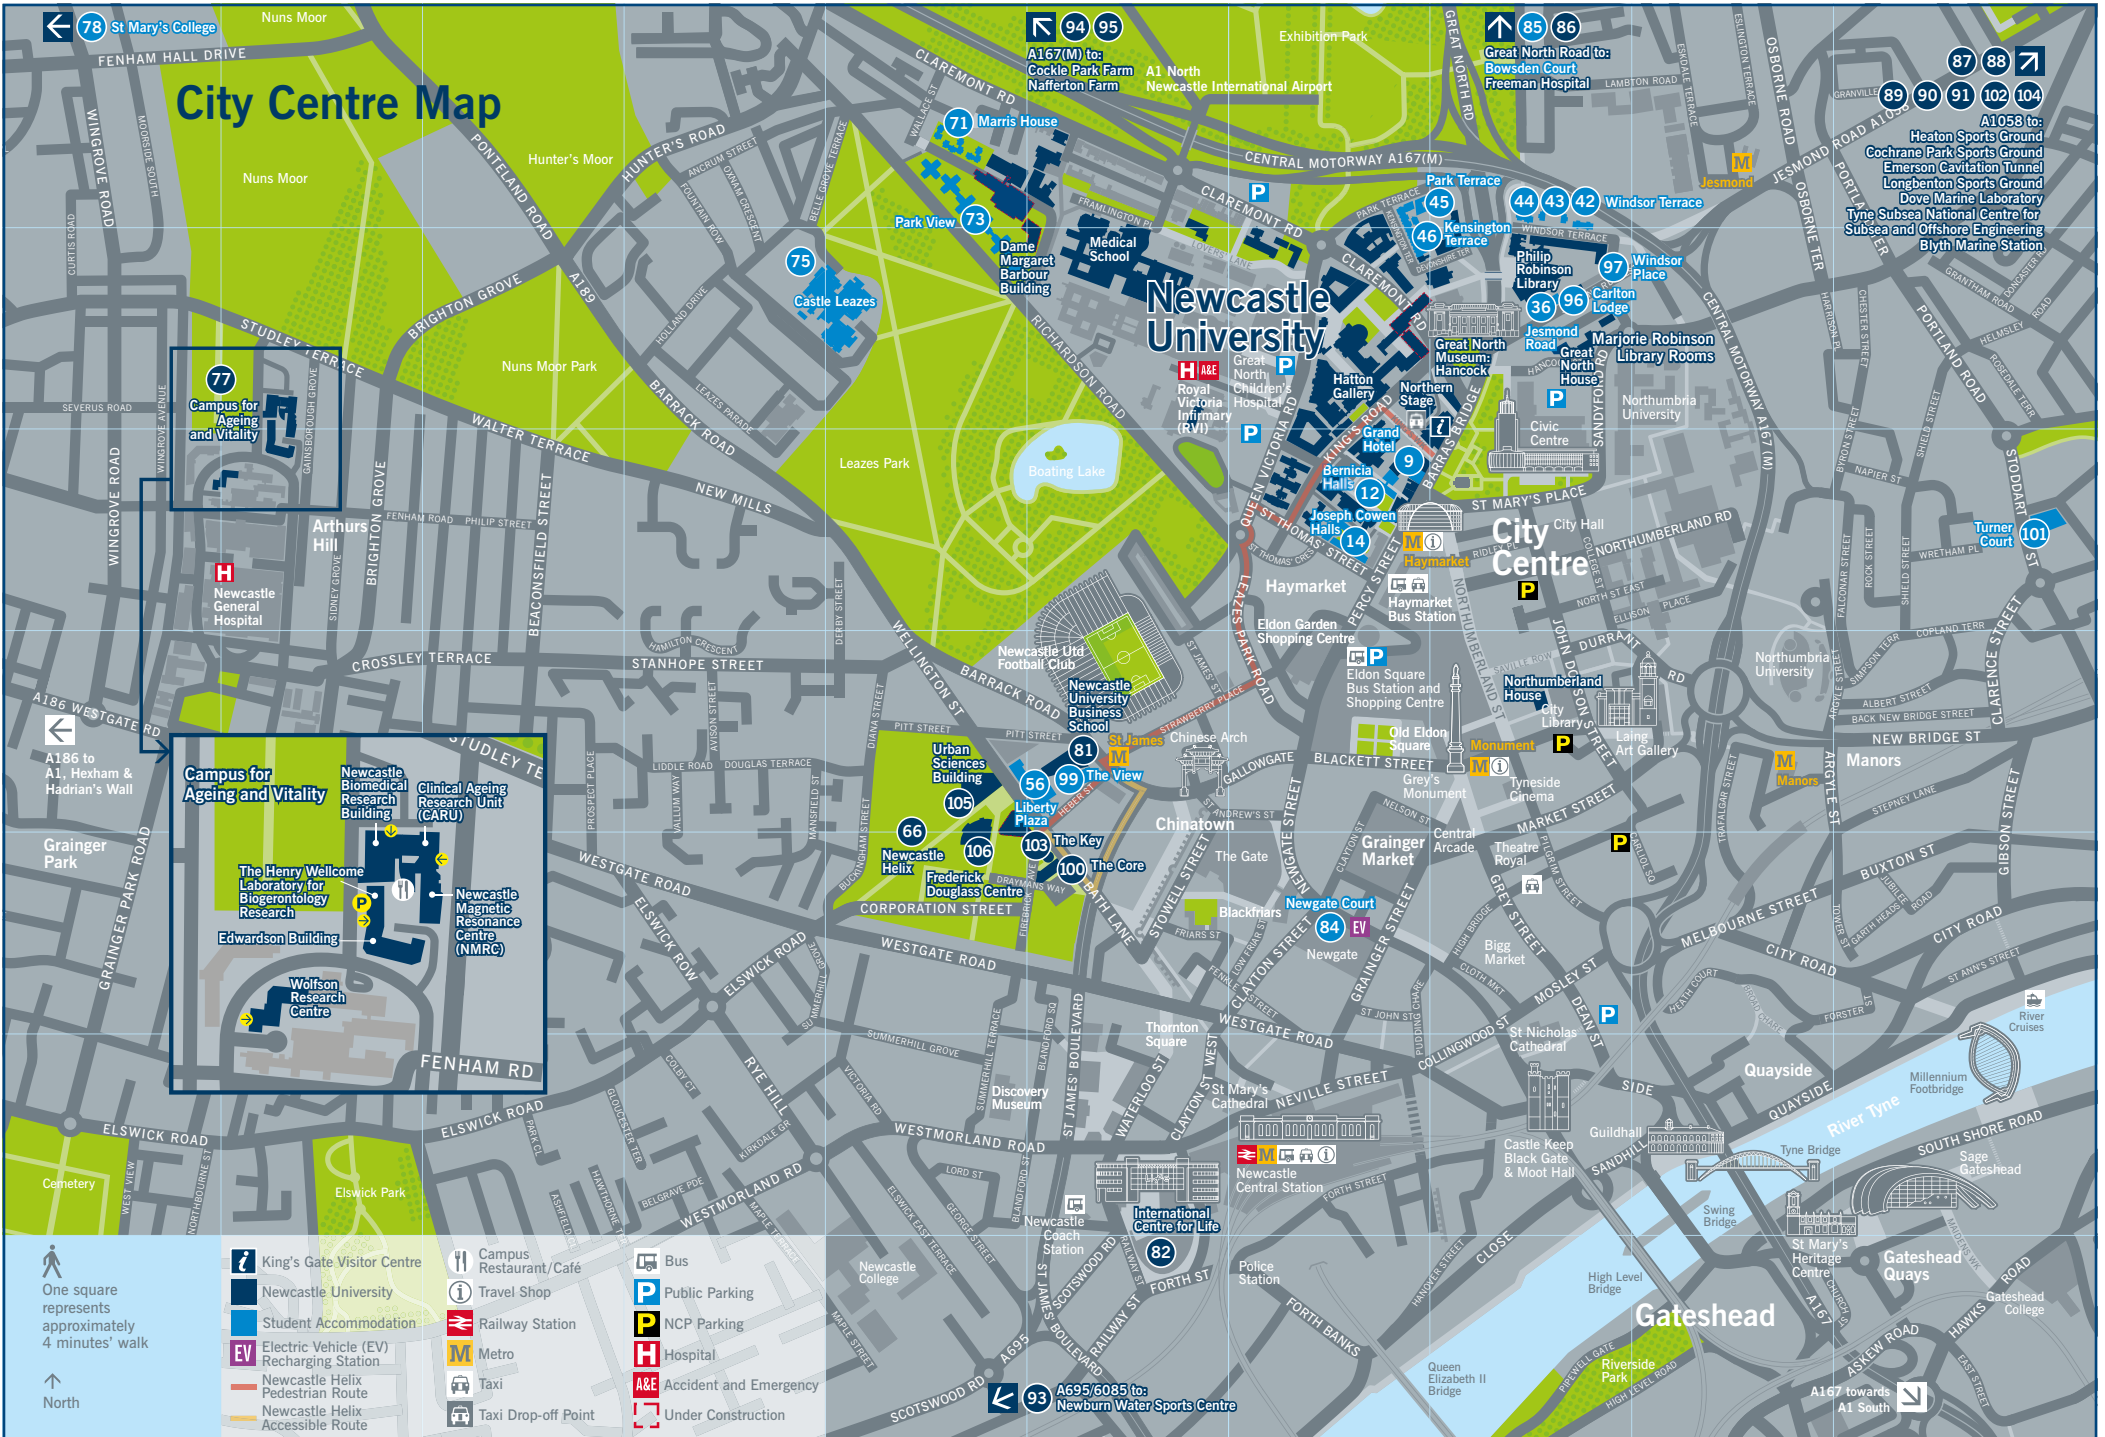

# City Centre Map

**Campus for Ageing and Vitality**

- Newcastle Biomedical Research Building
- Clinical Ageing Research Unit (CARU)
- The Henry Wellcome Laboratory for Biogerontology Research
- Newcastle Magnetic Resonance Centre (NMRC)
- Edwardson Building
- Wolfson Research Centre

One square represents approximately 4 minutes' walk

North

- |  |  |  |                        |  |                        |
|--|--|--|------------------------|--|------------------------|
|  | King's Gate Visitor Centre               |  | Campus Restaurant/Café |  | Bus                    |
|  | Newcastle University                     |  | Travel Shop            |  | Public Parking         |
|  | Student Accommodation                    |  | Railway Station        |  | NCP Parking            |
|  | Electric Vehicle (EV) Recharging Station |  | Metro                  |  | Hospital               |
|  | Newcastle Helix Pedestrian Route         |  | Taxi                   |  | Accident and Emergency |
|  | Newcastle Helix Accessible Route         |  | Taxi Drop-off Point    |  | Under Construction     |