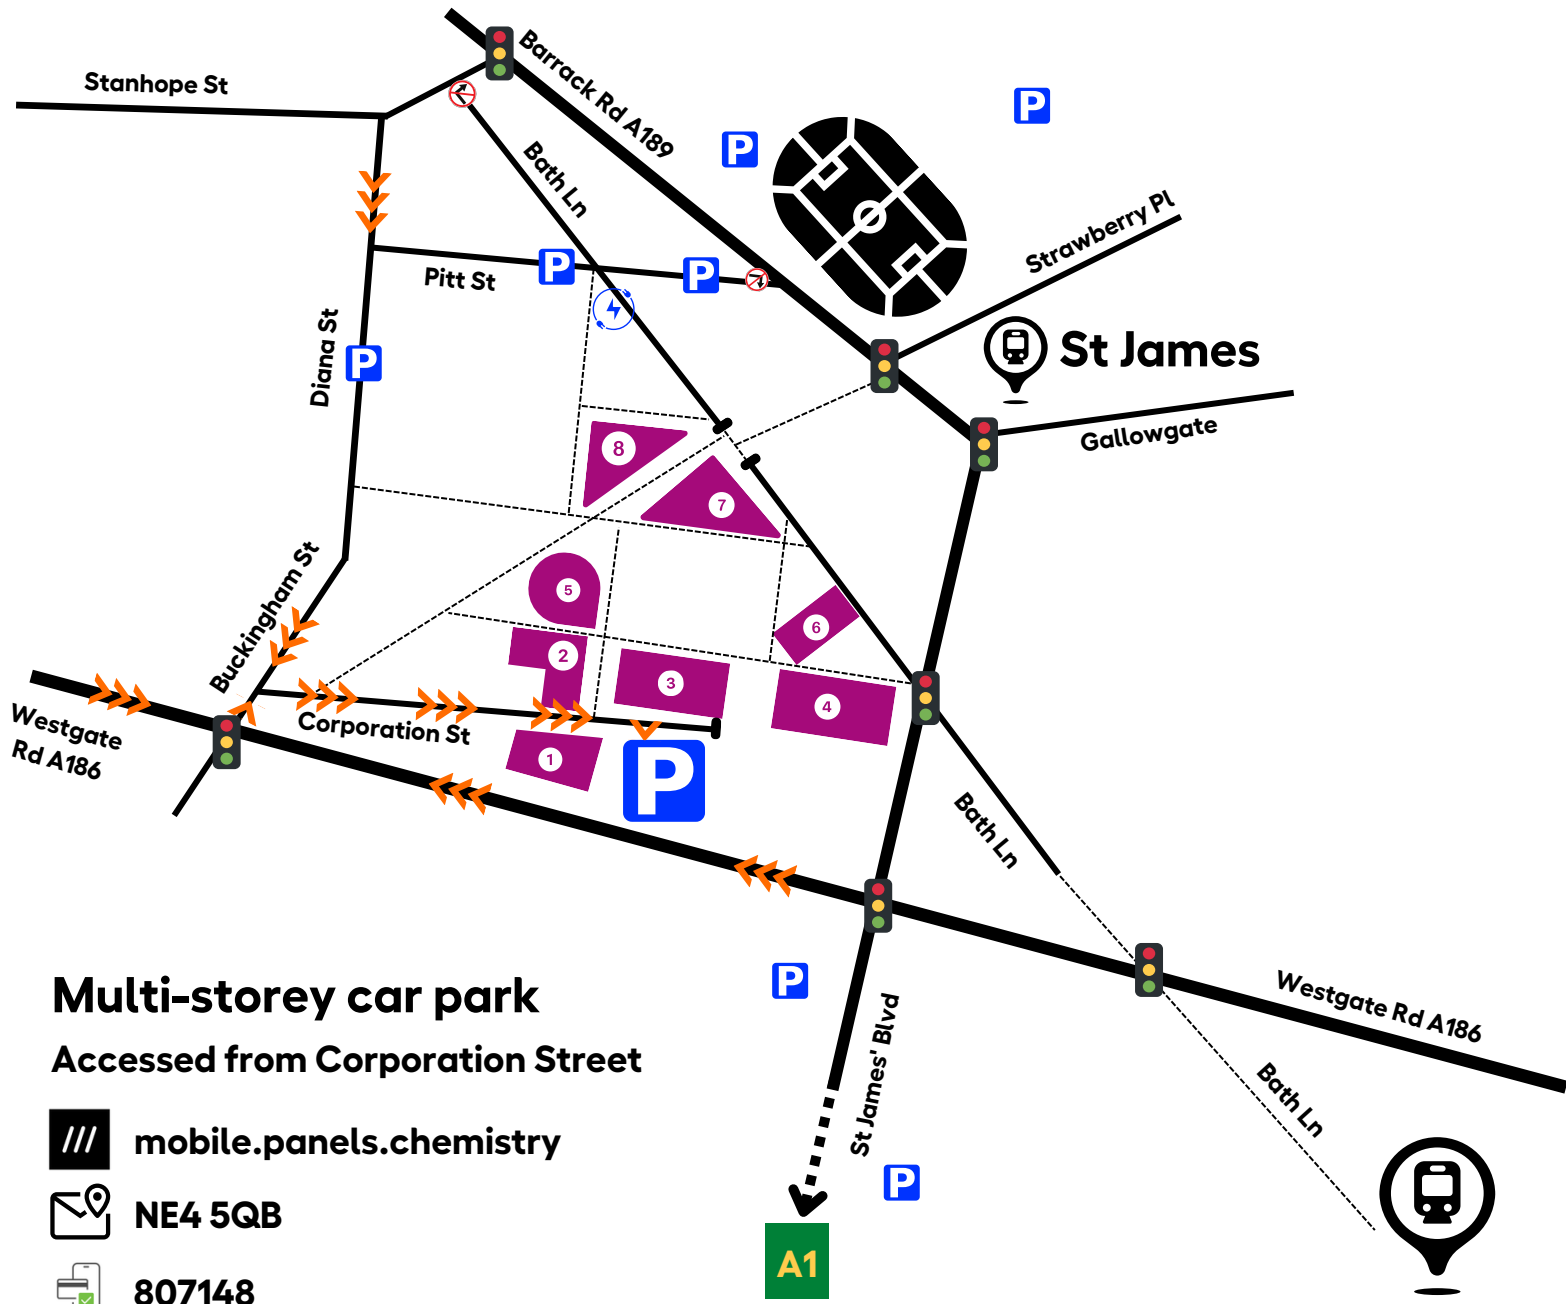

The Garage

Newcastle
helix

Multi-storey car park
Accessed from Corporation Street

 mobile.panels.chemistry

 NE4 5QB

 807148

Central Station
National, regional and
Metro rail connections

- 1 District Energy Centre
- 2 The Biosphere
- 3 The Spark
- 4 The Lumen
- 5 Frederick Douglass Centre
- 6 The Core
- 7 The Catalyst
- 8 Urban Sciences Building